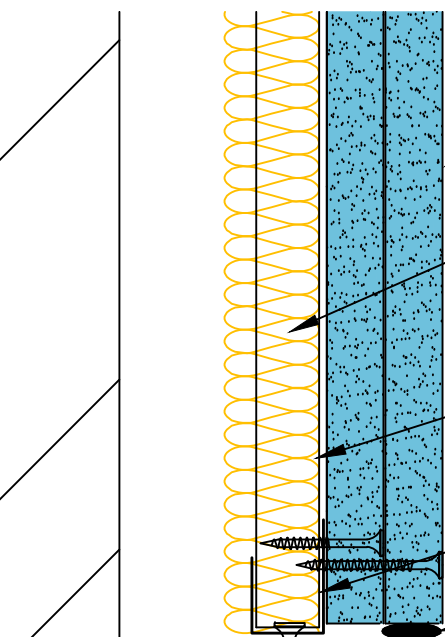

Fixing Brackets at 800mm centres
 AH185 = 75mm Leg
 AH186 = 125mm Leg
 AH175 = 175mm Leg

SPEEDLINE Drywall Screws

2x15mm British Gypsum Gyproc SoundBloc

25mm APR

SPEEDLINE SWL507 Wall Liner at 600mm centres

SPEEDLINE SWL60 Perimeter Track Fixed to Floor at 600mm centres with suitable fixing

SPEEDLINE Intumescent Sealant

CDR No: DATE: 22/10/19 Details to be read in conjunction with project specification guidelines

WALL LINING SYSTEM - WL507-B-60(25)

All performance data and system specifications are for systems constructed with materials & components as shown. The inclusion or substitution of any other manufacturers materials or components could invalidate test data and system performance and permission must be given in writing by SIG PLC.